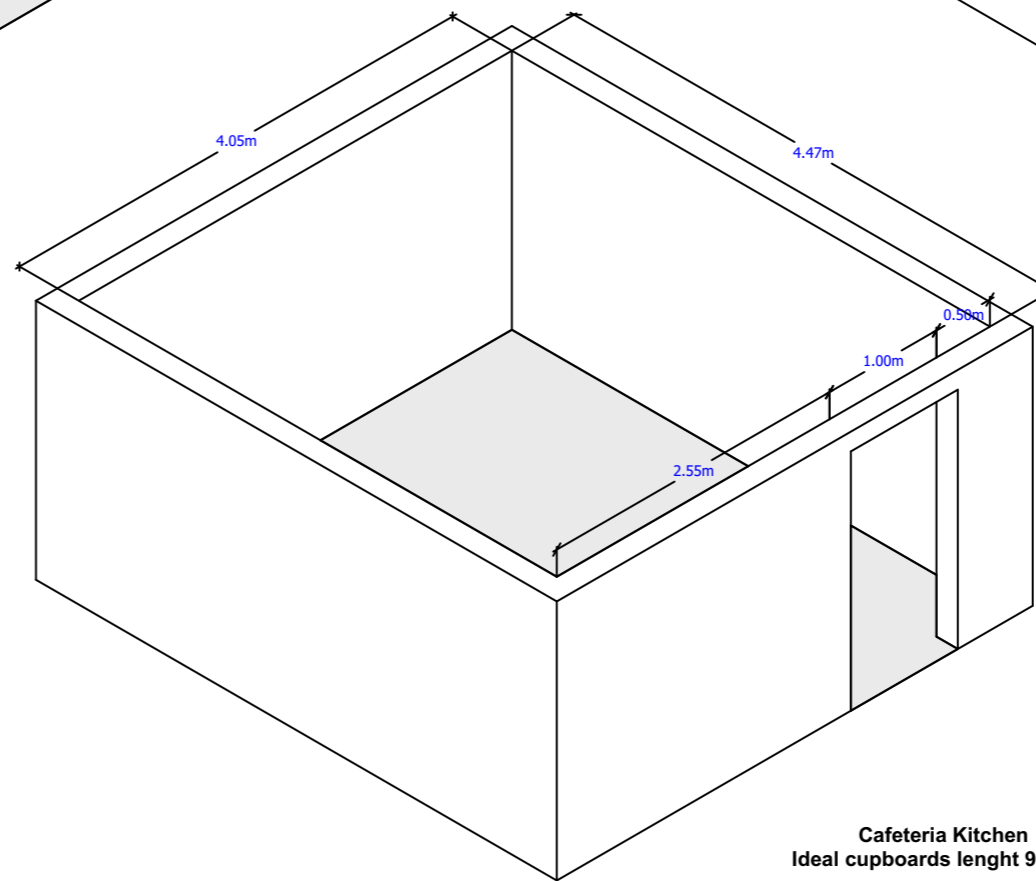

Ground Floor Kitchen
Ideal cupboards length 1240 cm

First Floor Kitchen
Ideal cupboards length 990 cm

Second Floor Kitchen
Ideal cupboards length 350 cm

Cafeteria Kitchen
Ideal cupboards length 990 cm