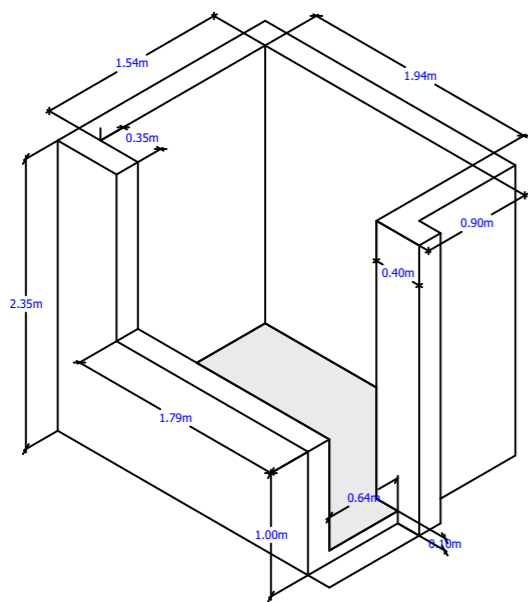

Ground Floor Kitchen
Ideal cupboards length 1240 cm

First Floor Kitchen
Ideal cupboards length 990 cm

Second Floor Kitchen
Ideal cupboards length 350 cm

Cafeteria Kitchen
Ideal cupboards length 990 cm