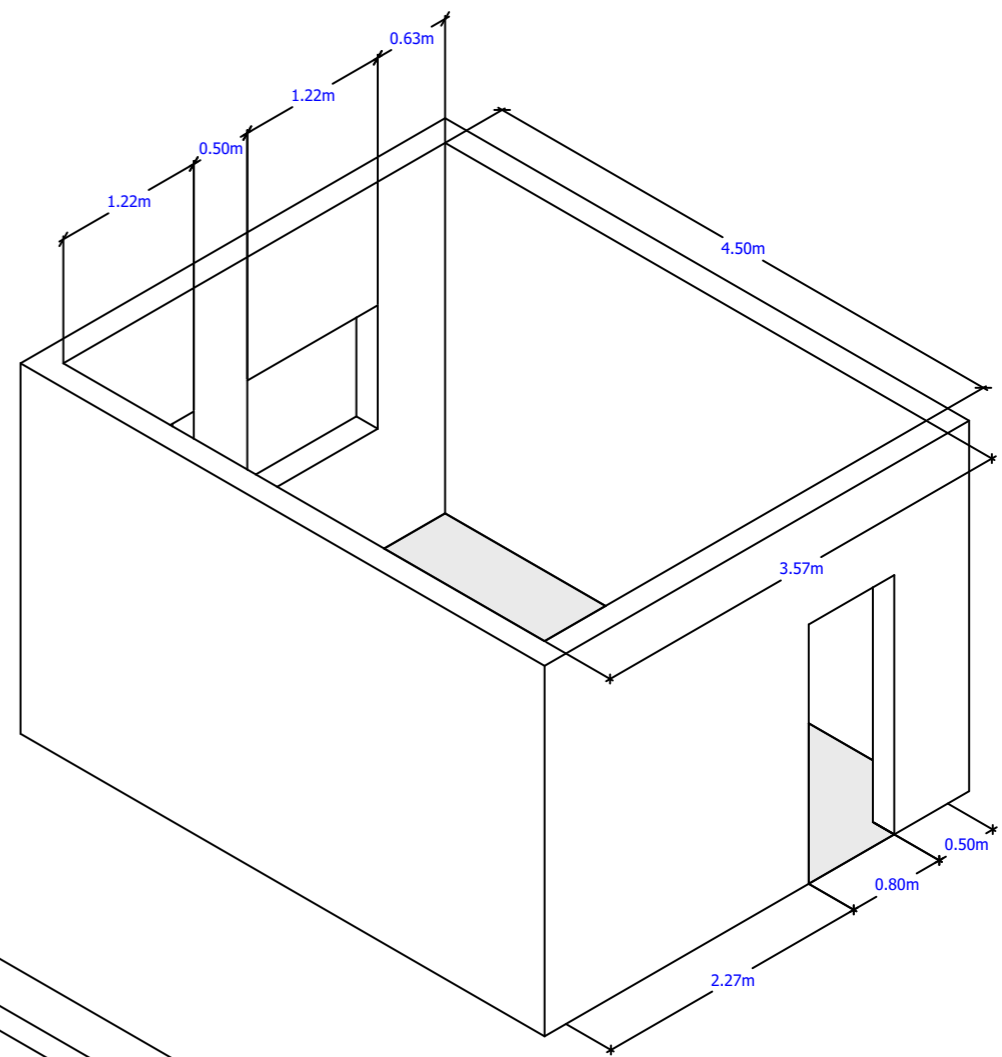

Ground Floor Kitchen
Ideal cupboards length 1240 cm

First Floor Kitchen
Ideal cupboards length 990 cm

Second Floor Kitchen
Ideal cupboards length 350 cm

Cafeteria Kitchen
Ideal cupboards length 990 cm