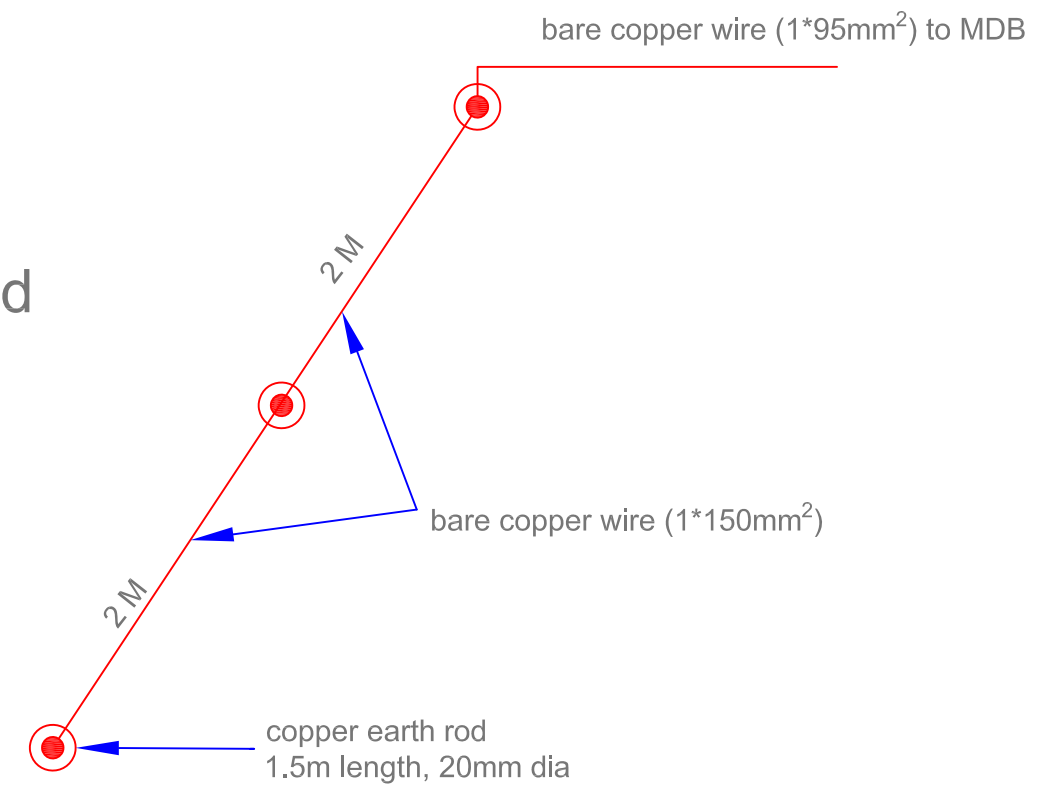

Copper Earth Rod

1a. Triangle formation of copper earth rod

1b. Straight formation of copper earth rod

Designed by:	
Earthing System	
Scale: NTS	Date:

U	N
D	P

Sheet No.: