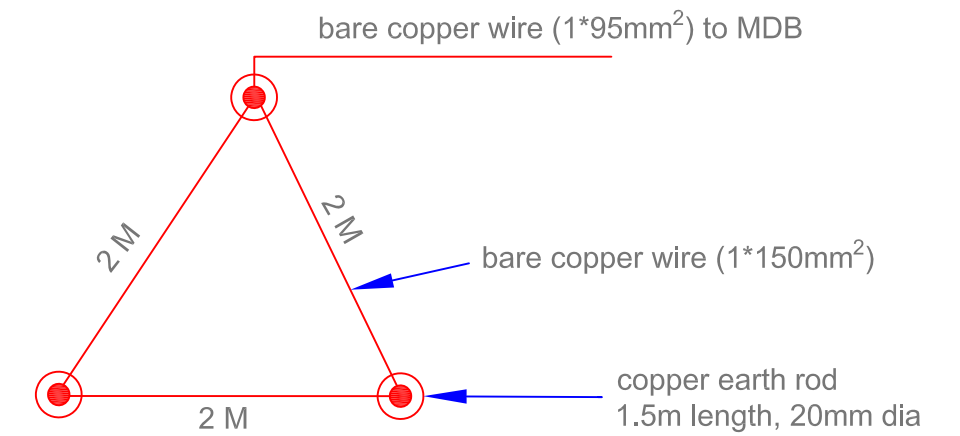

Copper Earth Rod

1a. Triangle formation of copper earth rod

1b. Straight formation of copper earth rod

Designed by:	
Earthing System	
Scale: NTS	Date:

U	N
D	P

Sheet No.: