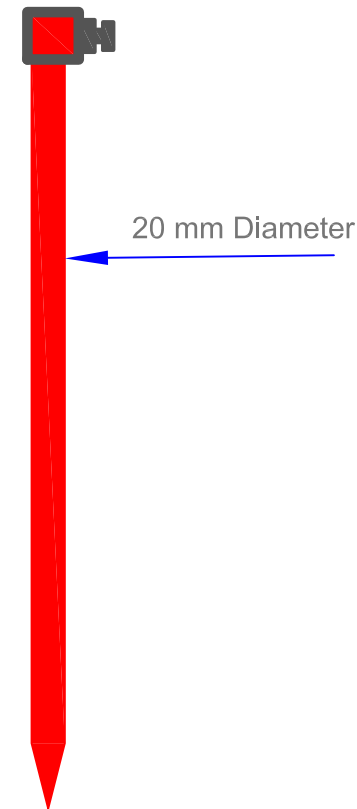

Copper Earth Rod

1a. Triangle formation of copper earth rod

1b. Straight formation of copper earth rod

Designed by:	
Earthing System	
Scale: NTS	Date:

U	N
D	P

Sheet No.: